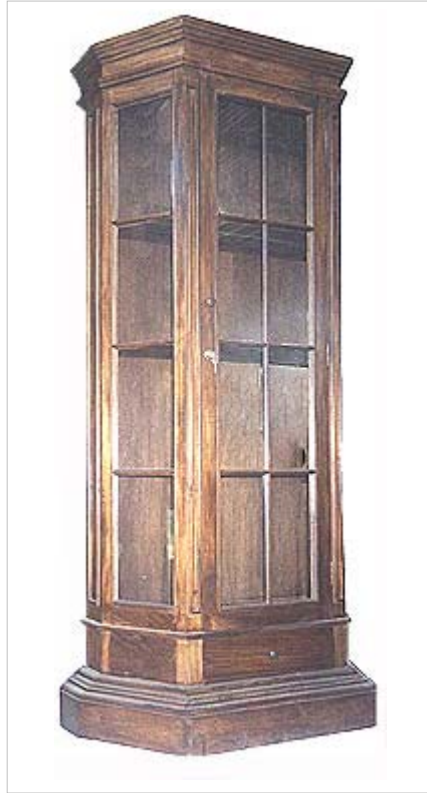

CODE: EB - 213
DISPLAY CABINET SMALL
SIZE: W 80 X D 46 X H 200 (cm)