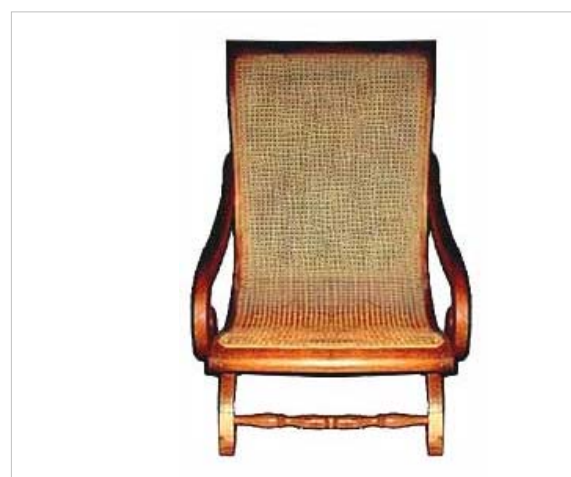

CODE: EB -025
LAZY RATTAN CHAIR SMALL
SIZE: W 65 x D 95 x H 95 (cm)